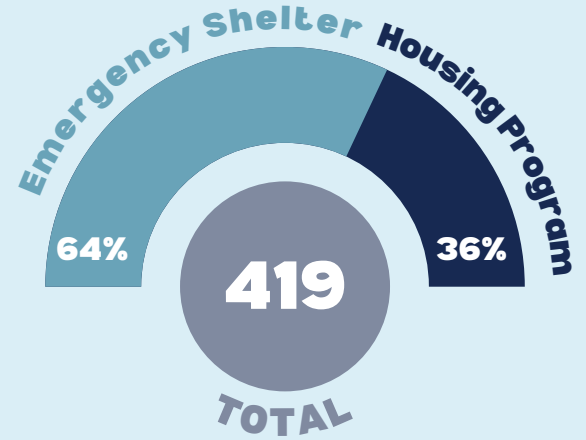

UNSHeltered PIT Count Locations

Sheltered PIT Count Breakdown

Overall Count

526

11.4%
INCREASE SINCE 2022

Overall Age Breakdown

POINT IN TIME DATA

The national Point-in-Time count is an actual count of sheltered and unsheltered people experiencing homelessness on a single night in January.