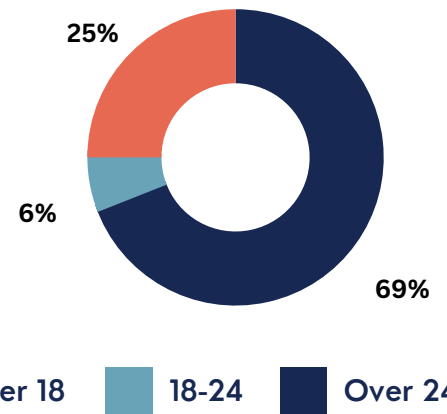

UNSHeltered PIT Count Locations

Sheltered PIT Count Breakdown

Overall Count

526

11.4%
INCREASE SINCE 2022

Overall Age Breakdown

POINT IN TIME DATA

The national Point-in-Time count is an actual count of sheltered and unsheltered people experiencing homelessness on a single night in January.